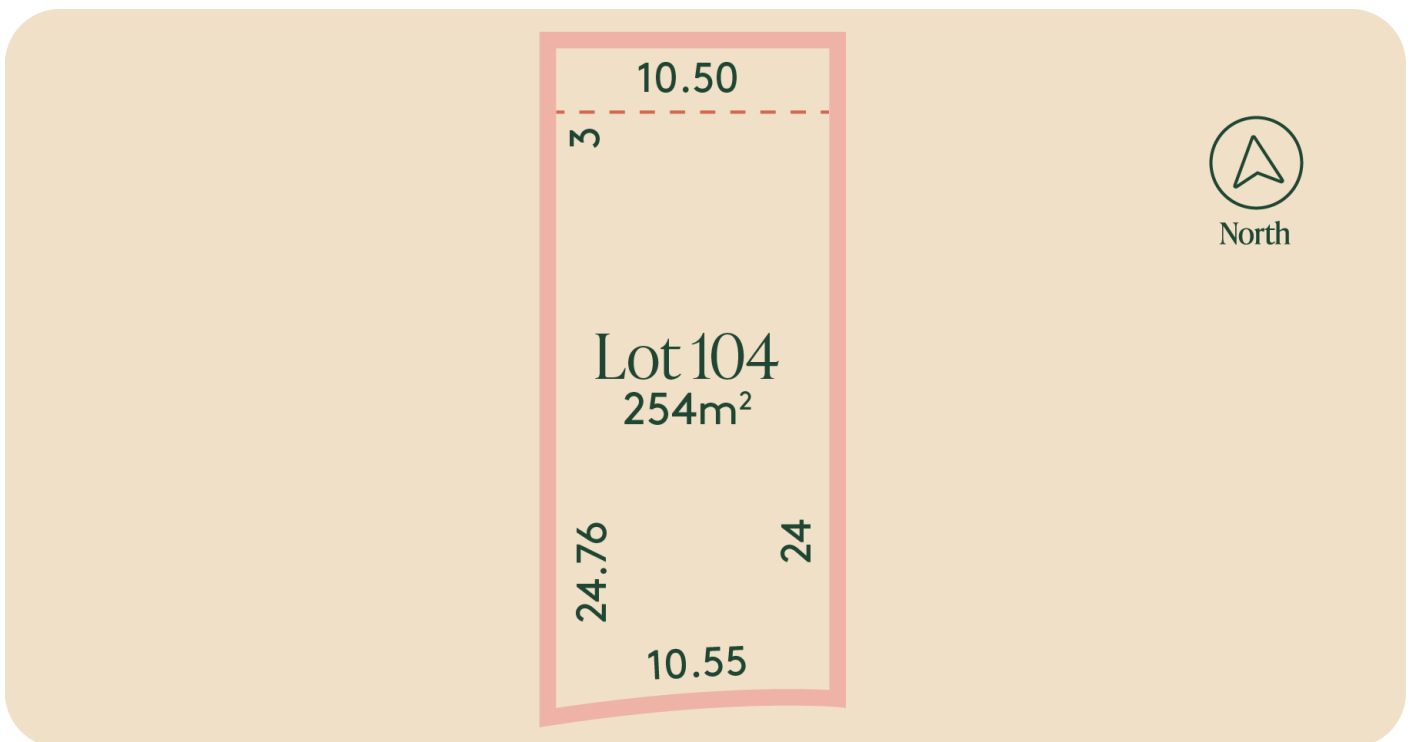

Samara

FRASER RISE

Lot 104 - Samara, Fraser Rise

Lot Status : Available

Lot Size : 254m²

Information contained herein is subject to change without notice. No responsibility is accepted by the vendor nor the agent for any action taken in reliance thereon. Prospective purchasers should make their own enquiries to satisfy themselves on all aspects. Details herein do not constitute any representation by the vendor or the agent and are expressly excluded from any contract. Images are artist's impression and/or illustrative purposes only. This plan is indicative only, and specific uses, road alignment and boundaries shown may vary due to detail design consideration and approval by the relevant authorities. Street names subject to change.